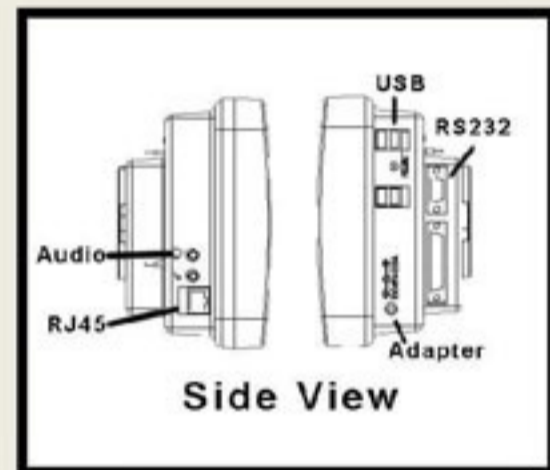

**W**eighing speaker in English / Chinese / Spanish

**C**onnection: Cable / Wifi network

**S**ettable label with multiple templates

**I**nventory Management (Stock in / Stock out)

**E**xternal interface: Audio device / Mouse / Keyboard / Light Tower / Barcode Printer / Barcode scanner / Wireless network card.

**M**ultiple application modes: Zeroing, Weighing, Counting, Tare, Accumulation, Check weighing, Stock control and so on.

<b>Model</b>	<b>JDI-800</b>	
<b>Resolution</b>	Up to 1/300000(Free set resolution)	
<b>Weighing units</b>	kg/g	
<b>Display</b>	7 inches LCD display, Resolution 800X3(RGB)X480 Display Area 152.4(W)X91.44 (H) mm	
<b>Dimension(mm)</b>	265X165X102	
<b>Power Supply</b>	adaptor	
<b>External Interface</b>	<input type="radio"/> RJ45 interface X1 <input type="radio"/> Audio interface X2	<input type="radio"/> RS-232 interface X2 <input type="radio"/> USB interface X4