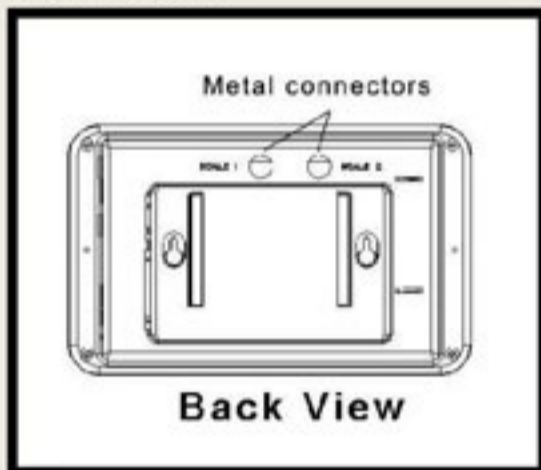

**W**eighing speaker in English / Chinese / Spanish

**C**onnection: Cable / Wifi network

**S**ettable label with multiple templates

**I**nventory Management (Stock in / Stock out)

**E**xternal interface: Audio device / Mouse / Keyboard / Light Tower / Barcode Printer / Barcode scanner / Wireless network card.

**M**ultiple application modes: Zeroing, Weighing, Counting, Tare, Accumulation, Check weighing, Stock control and so on.

<b>Model</b>	<b>JDI-800</b>	
<b>Resolution</b>	Up to 1/300000(Free set resolution)	
<b>Weighing units</b>	kg/g	
<b>Display</b>	7 inches LCD display, Resolution 800X3(RGB)X480 Display Area 152.4(W)X91.44 (H) mm	
<b>Dimension(mm)</b>	265X165X102	
<b>Power Supply</b>	adaptor	
<b>External Interface</b>	<input type="radio"/> RJ45 interface X1 <input type="radio"/> Audio interface X2	<input type="radio"/> RS-232 interface X2 <input type="radio"/> USB interface X4