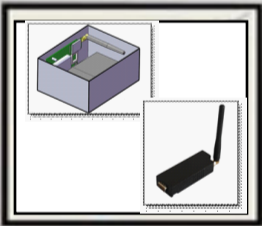

# JADEVER

JDI-800  
Intelligent Indicator

BP-545D Barcode Printer

JOW Wireless Module

Light Tower

## JDI-800 Intelligent Indicator

**A**utomatically update the system

**T**ouch screen together with 5 keys operation

**L**arge, brilliant graphic display for easy reading

**D**ual channel (connect to two platforms simultaneously)

**W**eighing speaker in English / Chinese / Spanish

**C**onnection: Cable / Wifi network

**S**ettable label with multiple templates

**I**nventory Management (Stock in / Stock out)

**E**xternal interface: Audio device / Mouse / Keyboard / Light Tower / Barcode Printer / Barcode scanner / Wireless network card.

**M**ultiple application modes: Zeroing, Weighing, Counting, Tare, Accumulation, Check weighing, Stock control and so on.

<b>Model</b>	<b>JDI-800</b>	
<b>Resolution</b>	Up to 1/300000(Free set resolution)	
<b>Weighing units</b>	kg/g	
<b>Display</b>	7 inches LCD display, Resolution 800X3(RGB)X480 Display Area 152.4(W)X91.44 (H) mm	
<b>Dimension(mm)</b>	265X165X102	
<b>Power Supply</b>	adaptor	
<b>External Interface</b>	<input type="radio"/> RJ45 interface X1 <input type="radio"/> Audio interface X2	<input type="radio"/> RS-232 interface X2 <input type="radio"/> USB interface X4