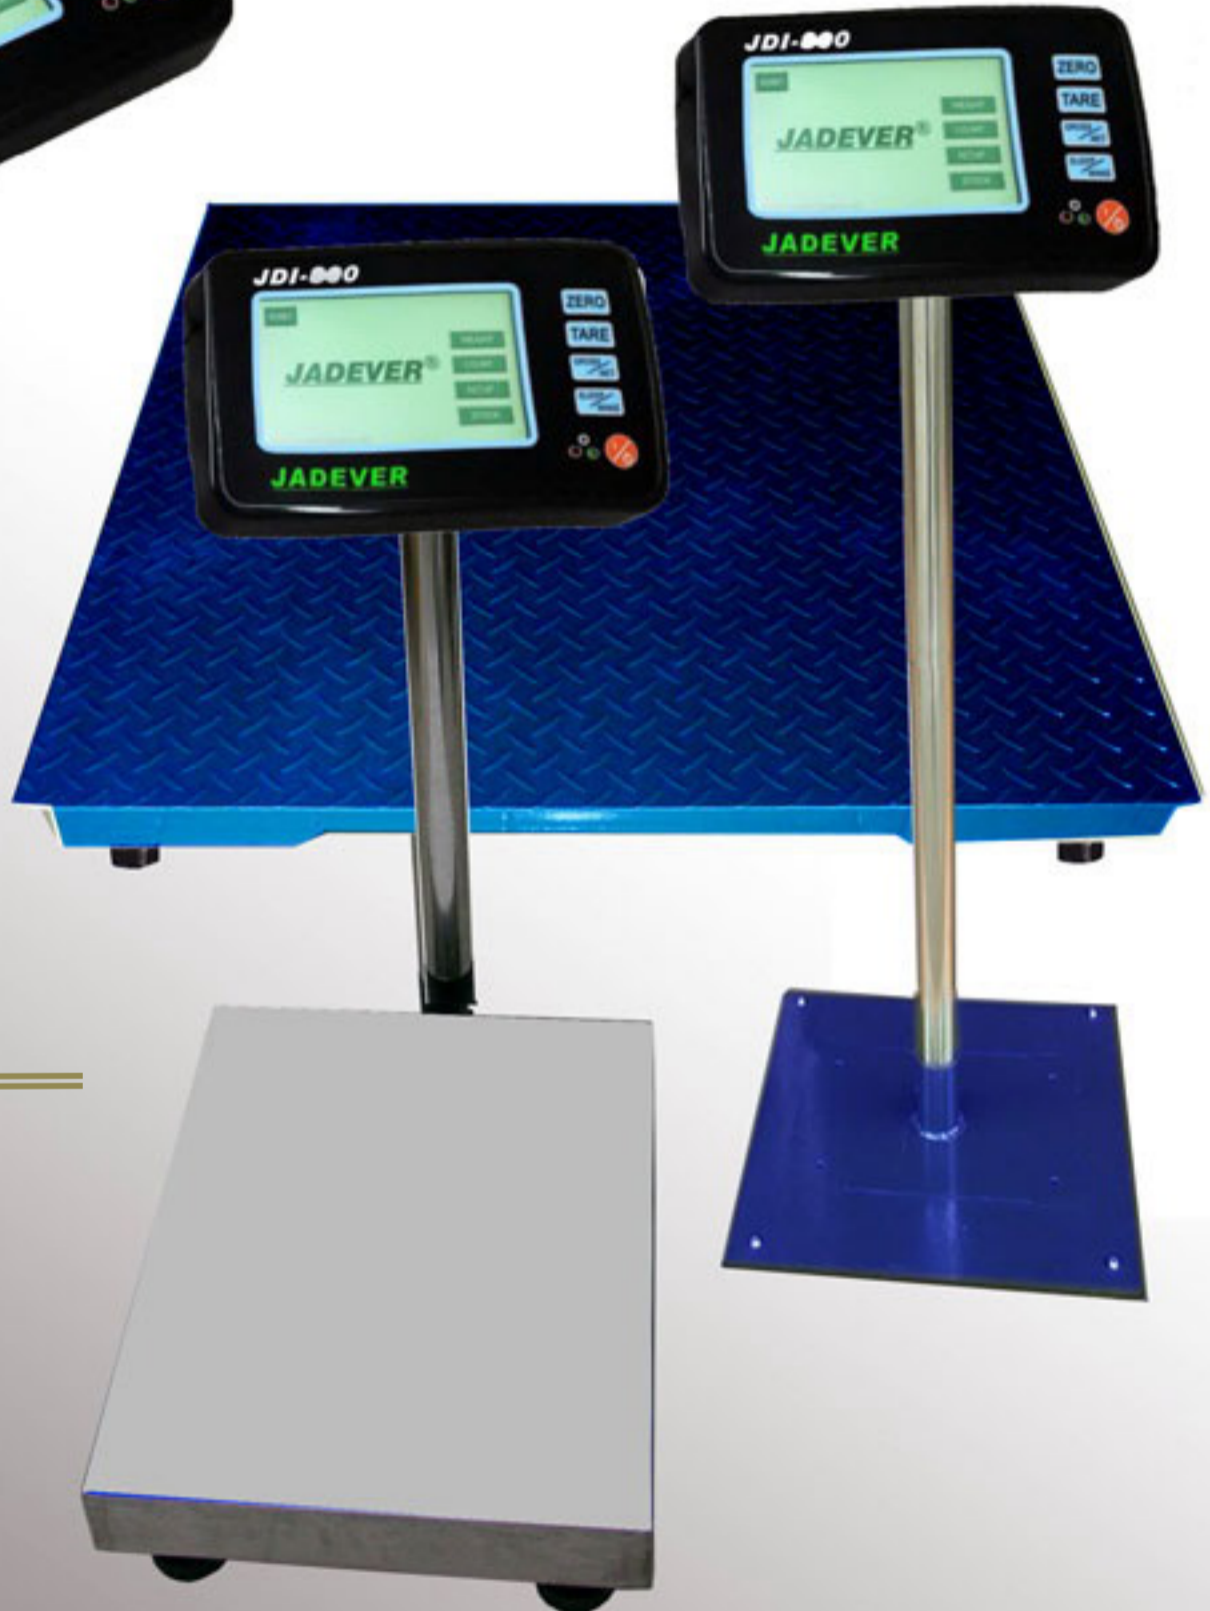

# JADEVER

JDI-800  
Intelligent Indicator

BP-545D Barcode Printer

JOW Wireless Module

Light Tower

## JDI-800 Intelligent Indicator

**A**utomatically update the system

**T**ouch screen together with 5 keys operation

**L**arge, brilliant graphic display for easy reading

**D**ual channel (connect to two platforms simultaneously)

**W**eighing speaker in English / Chinese / Spanish

**C**onnection: Cable / Wifi network

**S**ettable label with multiple templates

**I**nventory Management (Stock in / Stock out)

**E**xternal interface: Audio device / Mouse / Keyboard / Light Tower / Barcode Printer / Barcode scanner / Wireless network card.

**M**ultiple application modes: Zeroing, Weighing, Counting, Tare, Accumulation, Check weighing, Stock control and so on.

<b>Model</b>	<b>JDI-800</b>	
<b>Resolution</b>	Up to 1/300000(Free set resolution)	
<b>Weighing units</b>	kg/g	
<b>Display</b>	7 inches LCD display, Resolution 800X3(RGB)X480 Display Area 152.4(W)X91.44 (H) mm	
<b>Dimension(mm)</b>	265X165X102	
<b>Power Supply</b>	adaptor	
<b>External Interface</b>	<input type="radio"/> RJ45 interface X1 <input type="radio"/> Audio interface X2	<input type="radio"/> RS-232 interface X2 <input type="radio"/> USB interface X4